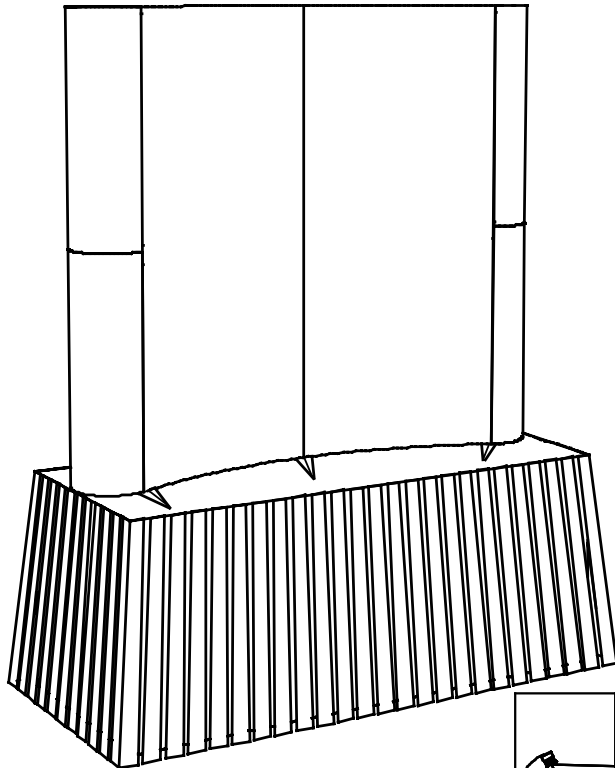

AccentAdvantage

COMMERCIAL GRADE POP-UP DISPLAY SYSTEM

6 FOOT MODEL 63" TABLETOP DISPLAY

This pop-up display is made to fit on a 6 foot table and is 63" tall.

Comes with roto-molded case with wheels.

Halogen light or Spotlights are optional and fit into the case with the booth.

Commercial Grade System

- MADE IN USA
- AIRCRAFT GRADE ALUMINUM
- PATENTED FRICTION HINGE BARS
- LIFETIME WARRANTY ON FRAME AND BARS
- MOLDED ENDCAPS FOR EASY SETUP

200 WATT HALOGEN

6' x 63" WITH CASE	\$1150.00
HALOGEN LIGHT KIT(SINGLE)	\$ 190.00 (INCLUDES PADDED CONTAINER AND X-TRA BULB)
GRAPHIC HEADER 10" x 2 PANELS	\$ 135.00
TO DELETE FRONT FABRIC PANELS AND REPLACE WITH DIGITALLY PRINTED LAMINATED MURAL PANELS	\$1618.00 complete