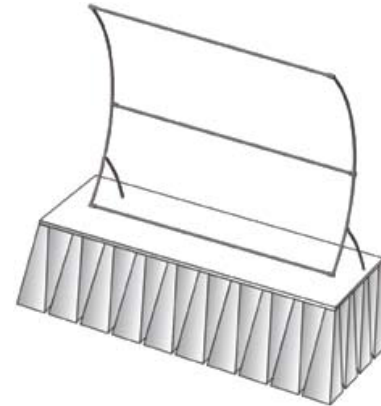

4' x 6' Vertical Curved Table Top with Header and optional Plex front panel

FRAME DIMENSIONS: 68" X 44"
 WEIGHT OF FRAME AND GRAPHIC: 8 LBS
 CONSTRUCTION:
 SHOCK CORDED 1.25" ANODIZED ALUMINUM FRAME
 WITH QUICK CONNECTORS.

Qty.	Item	Description	Lbs.	\$ PRICE \$
1	3547	4' X 6' Vertical Curve Frame	8.00	440.00
1	1461	Graphic For 3547 Frame	2.50	440.00
1	3616	52.5" x 15" x 12" Travel Case	22.25	247.50
1	3640	Header Bracket		150.00
1	1725	35.5" x 11.5" Oval Header Graphic		120.00
1	F-plex	12" x 48" Frosty Plex Text panel (as shown)		150.00
1	3616	52.5" x 15" x 12" Travel Case		\$ 1547.50

40.00
 Total Lbs.(aprox)

FEATURES

Quick Connectors

Shock Corded Frame

BASIC 4' x 6' Vertical Curved Table Top

Qty.	Item	Description	Lbs.	\$ PRICE \$
1	3547	4' X 6' Vertical Curve Frame	8.00	440.00
1	1461	Graphic For 3547 Frame	2.50	440.00
1	3616	52.5" x 15" x 12" Travel Case	22.25	247.50
Total Lbs.			35.00	\$ 1127.50