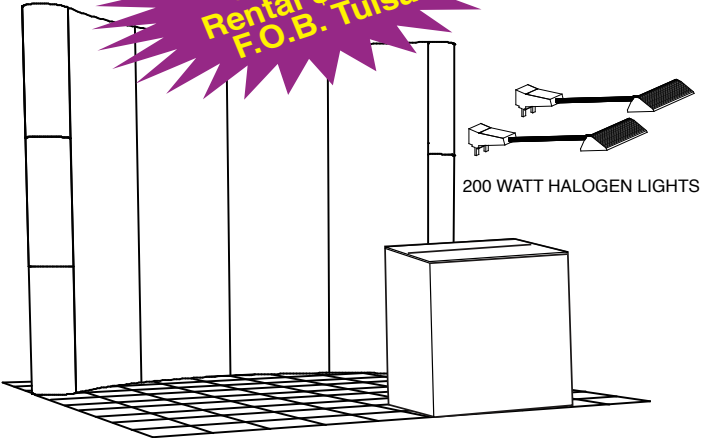

ACCENT RENTAL POP-UP BOOTHS

A rental contract and damage deposit are required.

One show rental is 21 day max and includes transit time from leaving our facility until returned to our facility.

Rentals are black fabric unless otherwise noted.
Rentals are subject to availability and prior rental.

Reserve early!

63" Tall Tabletop POP-UP / One Show Rental \$250.00 F.O.B. Tulsa

200 WATT HALOGEN

10' POP-UP One Show Rental \$600.00 F.O.B. Tulsa

CASE-TO-COUNTER CONVERSION KIT

8' POP-UP One Show Rental \$500.00 F.O.B. Tulsa

CASE-TO-COUNTER CONVERSION KIT

Rental rebate:
50% of rental amount may be applied to purchase price within 30 days of rental.

HIGHEST QUALITY GRAPHIC HEADERS (CRISP IMAGE & VIBRANT COLORS):

For 10' Pop-up (14" X 3-PANEL)	\$ 325.00	(14" X WRAP AROUND)	\$ 375.00
For 8' Pop-up (14" X 3-PANEL)	\$ 275.00	(14" X WRAP AROUND)	\$ 325.00
For 6' Table top 10" x 2 PANELS	\$ 135.00		