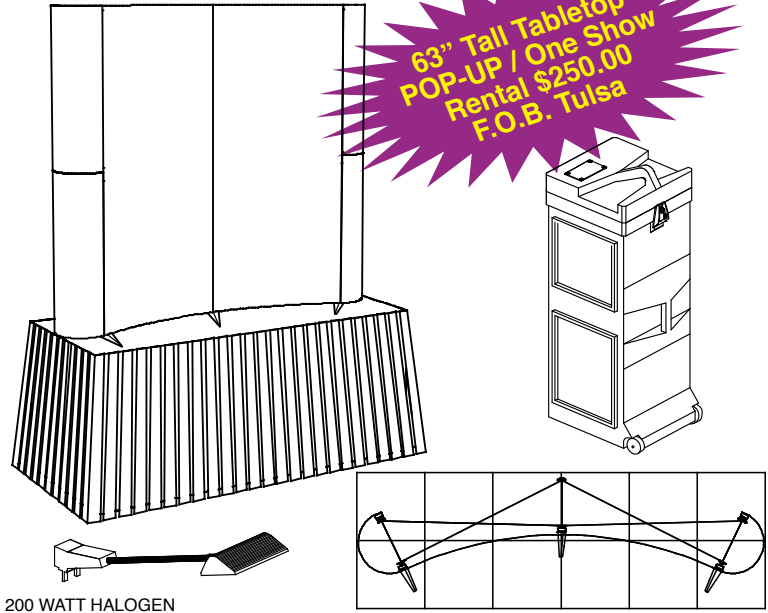

Reserve early!

63" Tall Tabletop POP-UP / One Show Rental \$250.00 F.O.B. Tulsa

200 WATT HALOGEN

10' POP-UP One Show Rental \$600.00 F.O.B. Tulsa

CASE-TO-COUNTER CONVERSION KIT

8' POP-UP One Show Rental \$500.00 F.O.B. Tulsa

CASE-TO-COUNTER CONVERSION KIT

Rental rebate:
50% of rental amount may be applied to purchase price within 30 days of rental.

HIGHEST QUALITY GRAPHIC HEADERS (CRISP IMAGE & VIBRANT COLORS):

For 10' Pop-up (14" X 3-PANEL)	\$ 325.00	(14" X WRAP AROUND)	\$ 375.00
For 8' Pop-up (14" X 3-PANEL)	\$ 275.00	(14" X WRAP AROUND)	\$ 325.00
For 6' Table top 10" x 2 PANELS	\$ 135.00		