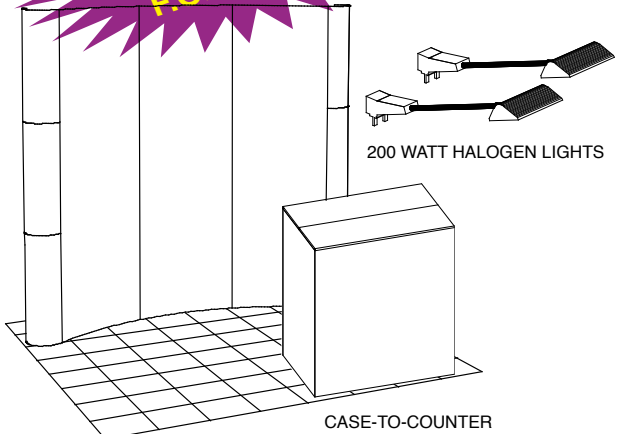

Reserve early!

63" Tall Tabletop POP-UP / One Show Rental \$250.00 F.O.B. Tulsa

200 WATT HALOGEN

10' POP-UP One Show Rental \$600.00 F.O.B. Tulsa

CASE-TO-COUNTER CONVERSION KIT

8' POP-UP One Show Rental \$500.00 F.O.B. Tulsa

CASE-TO-COUNTER CONVERSION KIT

Rental rebate:
50% of rental amount may be applied to purchase price within 30 days of rental.

HIGHEST QUALITY GRAPHIC HEADERS (CRISP IMAGE & VIBRANT COLORS):

For 10' Pop-up (14" X 3-PANEL)	\$ 325.00	(14" X WRAP AROUND)	\$ 375.00
For 8' Pop-up (14" X 3-PANEL)	\$ 275.00	(14" X WRAP AROUND)	\$ 325.00
For 6' Table top 10" x 2 PANELS	\$ 135.00		