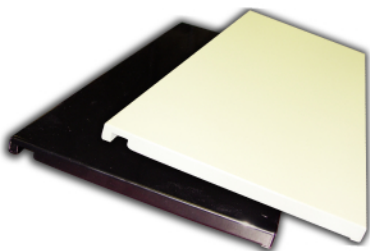

xpressions **SNAP!**

ACCESSORIES

Canvas Bag: dimensions: 35"w x 10"d x 9"h
weight: without graphic 3.2lbs.

Hard Case with Wheels: dimensions inside: 13"w x 13"d x 35"h -
dimensions outside: 14"w x 14"d x 41"h - weight: without graphic: 12.8 lbs
packs up to 20' of display, for example: one 3x3, two 2x3s, and one 2x2

exciting shelving options...circle shelves:
finished acrylic dimensions: 12" diameter
3/16" thick available in black and silver

lights: colors: silver or black
light bag: holds two lights (light not included)

Stabilizing Feet:
adjustable stabilizing feet for large
displays and outdoor use with weights
set of two colors: silver or black

Shelves: colors: white or black